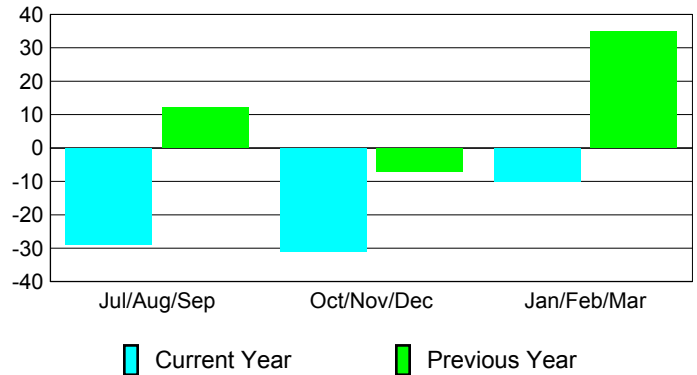

Membership Results
2009-2010

Membership
2008-2009

Month	Net Memb Goal	Actual New Memb	Actual Dropped Memb	Gain/Loss of Memb	Gain/Loss of Memb
Jul/Aug/Sep	-40	13	-42	-29	12
Oct/Nov/Dec	62	20	-51	-31	-7
Jan/Feb/Mar	5	48	-58	-10	35
Totals	27	81	-151	-70	40

Membership Results 2009-2010

Goal, New, Dropped, Gain/Loss

Comparison of Membership Gain/Loss

Current Year Compared to the Previous Year

Gender Comparison 2009-2010

Male

Female