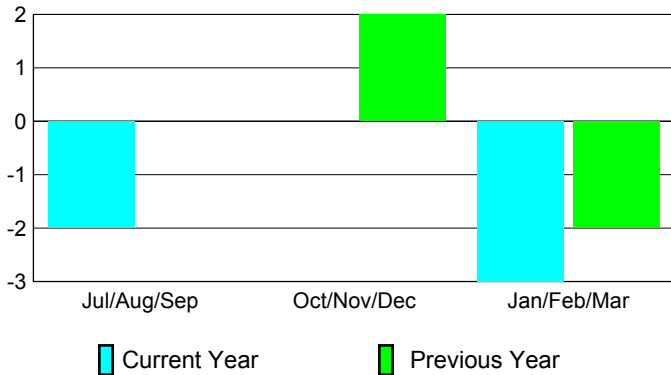

2009-2010 GMT Quarterly Report for District (or Undistricted) **District 118 U**

GMT: **HOWARD PATRICK LEE**

Location: **TURKEY**

GMT CA: **4**

CLUBS

Club Results
2009-2010

Clubs
2008-2009

Month	New Club Goal	Actual New Clubs	Actual Dropped Clubs	Gain/Loss of Clubs	Gain/Loss of Clubs
Jul/Aug/Sep	0	0	-2	-2	0
Oct/Nov/Dec	1	0	0	0	2
Jan/Feb/Mar	0	0	-3	-3	-2
Totals	1	0	-5	-5	0

Club Results 2009-2010

Goal, New, Dropped, Gain/Loss

Comparison of Club Gain/Loss

Current Year Compared to the Previous Year

YTD Status Quo Clubs 2009-2010

Status Quo Clubs Compared to Status Quo Members

MEMBERSHIP