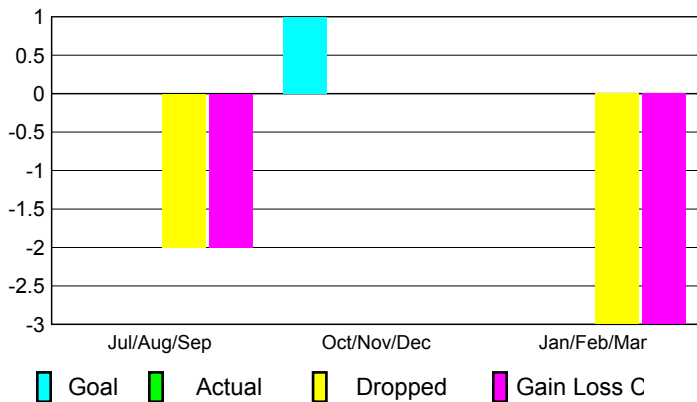

2009-2010 GMT Quarterly Report for District (or Undistricted) **District 118 U**

GMT: **HOWARD PATRICK LEE**

Location: **TURKEY**

GMT CA: **4**

CLUBS

Club Results
2009-2010

Clubs
2008-2009

Month	New Club Goal	Actual New Clubs	Actual Dropped Clubs	Gain/Loss of Clubs	Gain/Loss of Clubs
Jul/Aug/Sep	0	0	-2	-2	0
Oct/Nov/Dec	1	0	0	0	2
Jan/Feb/Mar	0	0	-3	-3	-2
Totals	1	0	-5	-5	0

Club Results 2009-2010

Goal, New, Dropped, Gain/Loss

Comparison of Club Gain/Loss

Current Year Compared to the Previous Year

YTD Status Quo Clubs 2009-2010

Status Quo Clubs Compared to Status Quo Members

MEMBERSHIP