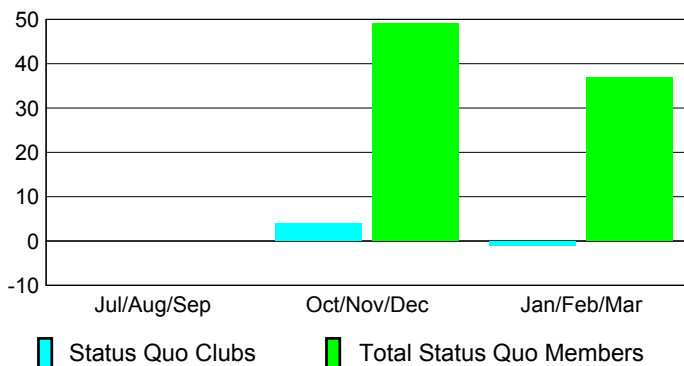

Club Results 2009-2010

Goal, New, Dropped, Gain/Loss

Comparison of Club Gain/Loss

Current Year Compared to the Previous Year

YTD Status Quo Clubs 2009-2010

Status Quo Clubs Compared to Status Quo Members

MEMBERSHIP

Membership Results
2009-2010

Membership
2008-2009

Month	Net Memb Goal	Actual New Memb	Actual Dropped Memb	Gain/Loss of Memb	Gain/Loss of Memb
Jul/Aug/Sep	-40	13	-42	-29	12
Oct/Nov/Dec	62	20	-51	-31	-7
Jan/Feb/Mar	5	48	-58	-10	35
Totals	27	81	-151	-70	40