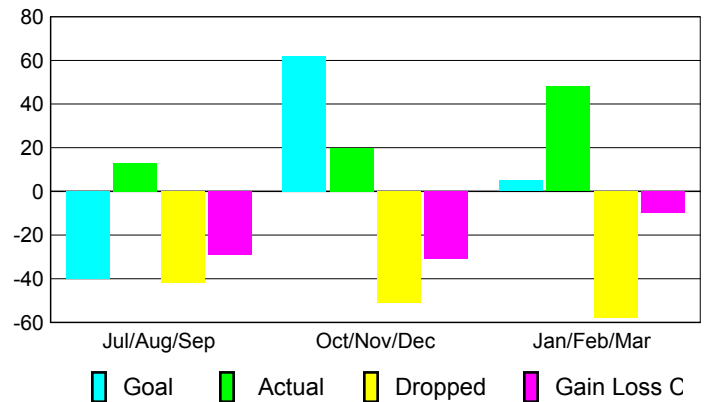

Membership Results 2009-2010

Goal, New, Dropped, Gain/Loss

Comparison of Membership Gain/Loss

Current Year Compared to the Previous Year